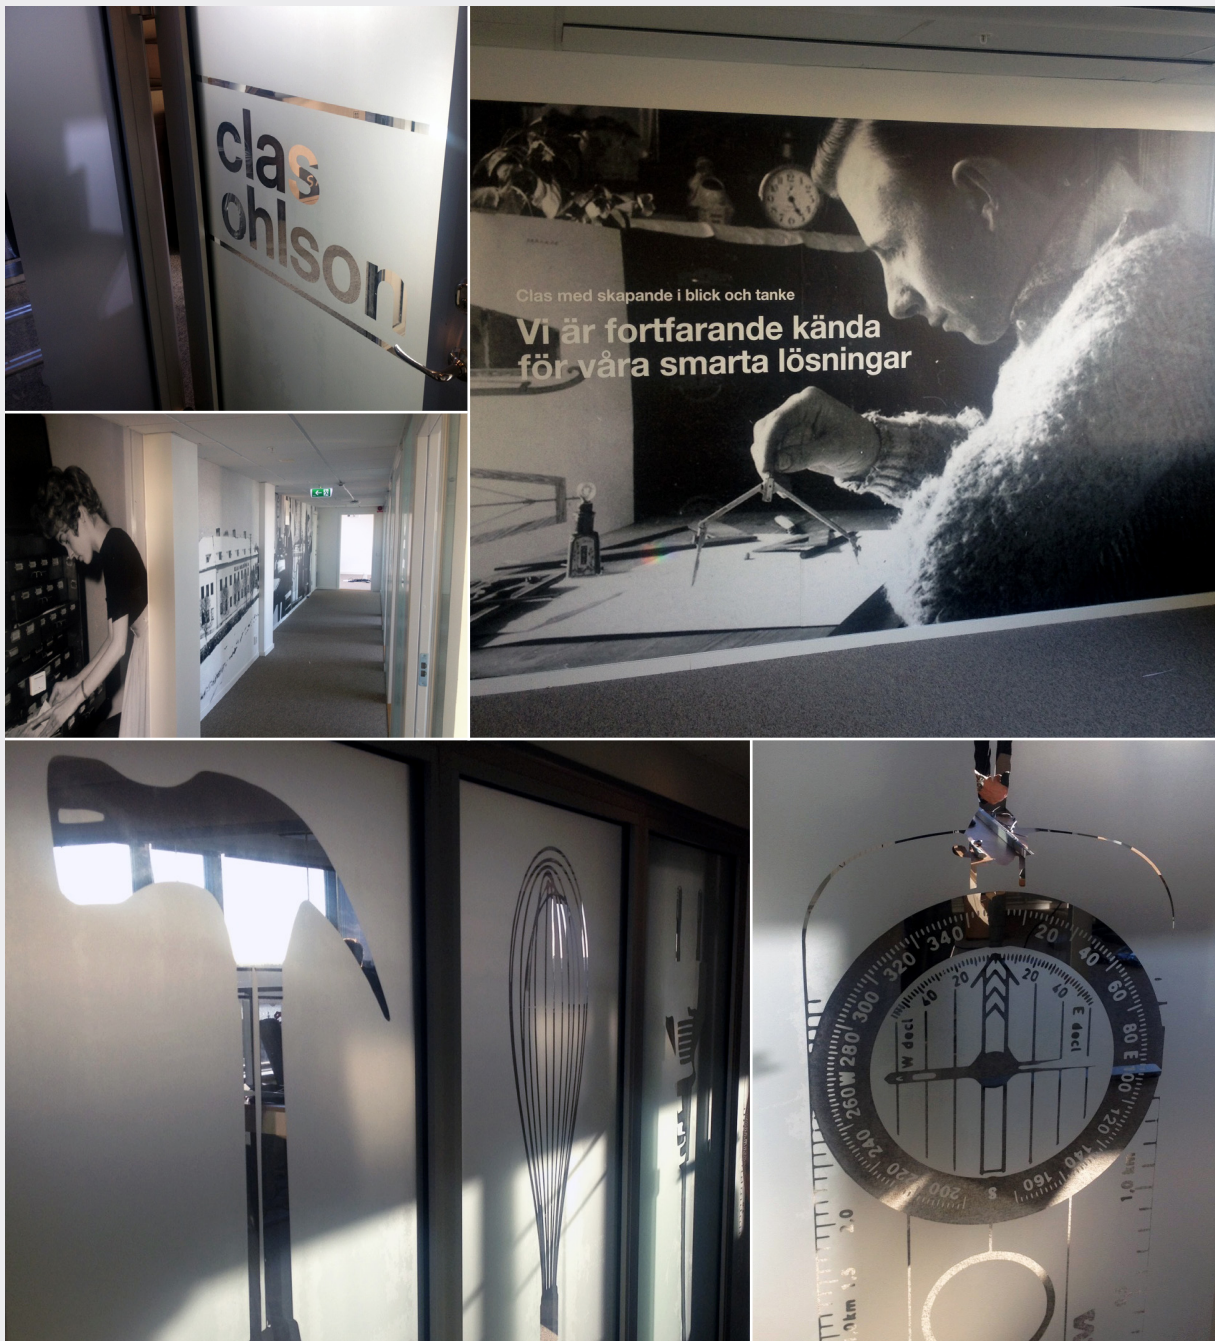

Atechio

Decoration of the new office in Stockholm

Atechio in collaboration with Clas Ohlson produced and installed the decoration at the new office on Sergelgatan in Stockholm.

Mission: Along with historical and new photos from their latest catalog we created an environment at the new office.

What we did: We created the layout and originals, produced and installed wallpaper and frosted contour cut foil.

Info: Clas Ohlson is a retail company that's over a hundred years old with operations in Scandinavia and England.